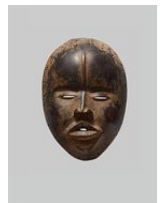

Estimated price:
€ 8.000 - € 12.000

Lot 21

FOUR MOSSI FLUTES