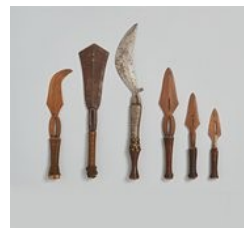

TWO ZARAMO DOLLS

Estimated price:
€ 600 - € 800

Result:
€ 1.488

Lot 207

SIX SMALL KNIVES

Estimated price:
€ 600 - € 800

Lot 208

**MOSSI FLUTE AND
BONI HEADREST**